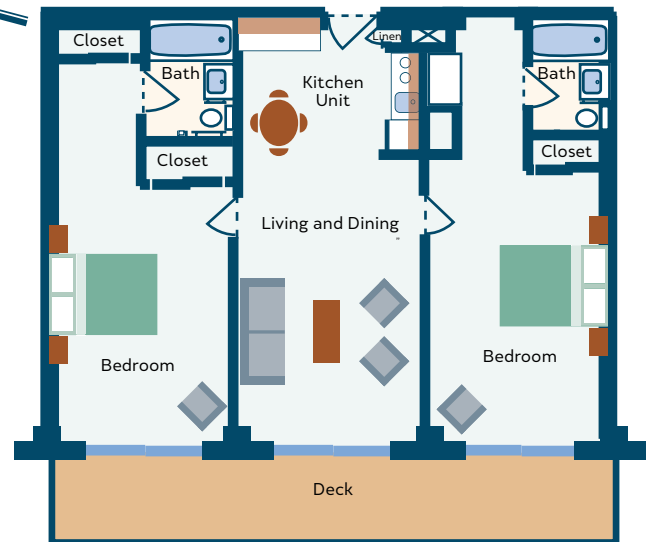

# FLOOR PLANS

### Premium with Balcony

Square Footage: 684-1008'

1-2 Bedroom

### Suite Apartments

Square Footage: 920-972'

1-2 Bedroom \*Limited Balconies Available