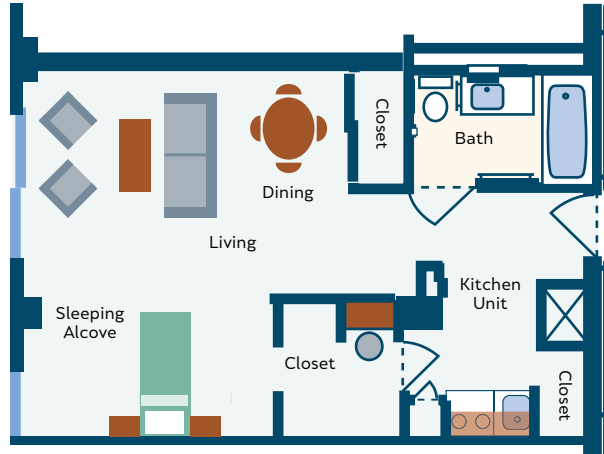

Alcove

Square Footage: 448' - 460'