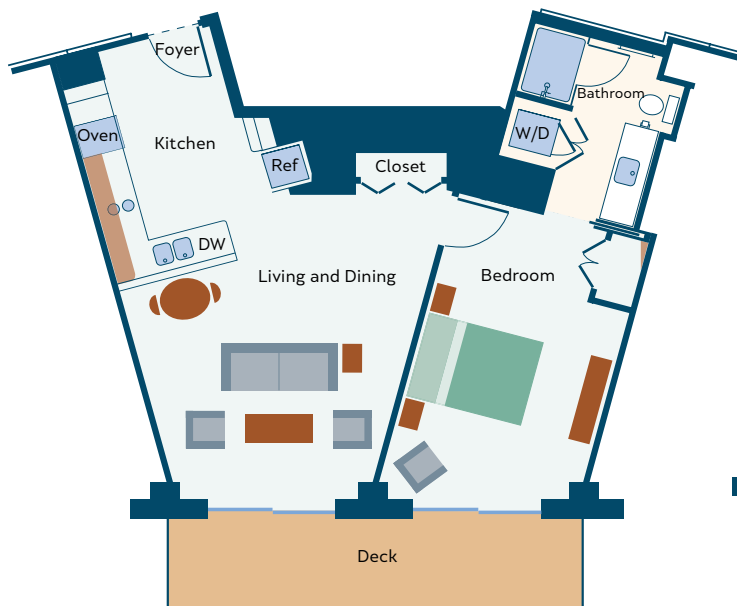

# FLOOR PLANS

### Premium with Balcony

Square Footage: 684-1008'

1-2 Bedroom

### Suite Apartments

Square Footage: 920-972'

1-2 Bedroom \*Limited Balconies Available

## Alcove

Square Footage: 448' - 460'