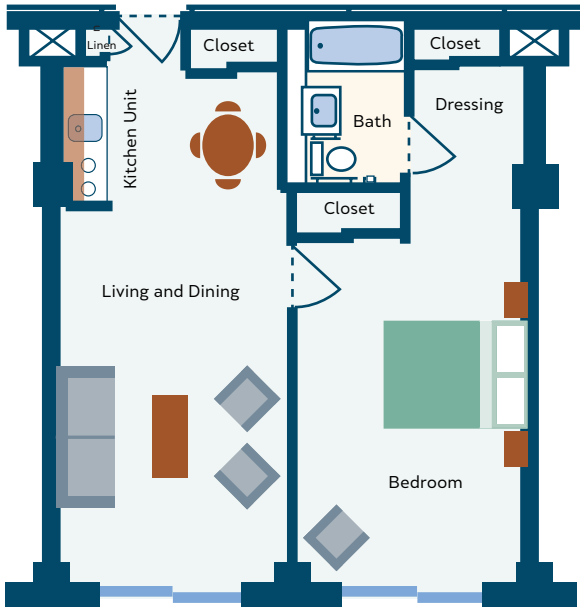

BAYVIEW

BayviewSeattle.org

1 Bedroom

Square Footage: 648'